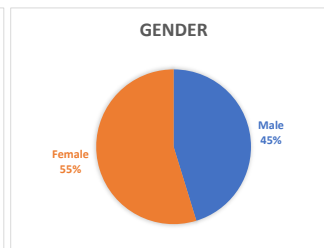

Homeowners Club

www.homeowners-club.co.uk

Approximately 390,000 members