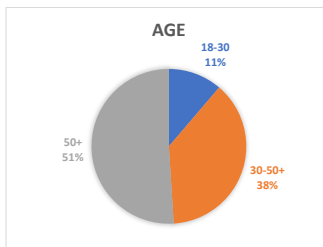

MOTORISTS CLUB

<http://motorists-club.co.uk>

Approximately 405,000 members