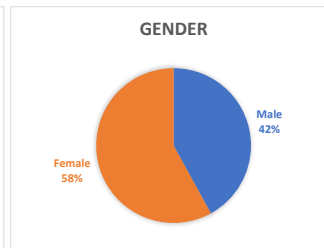

Web-Clubs Gardeners Club

www.gardeners-club.co.uk

Approximately 400,000 members

TRAVELLERS CLUB

<http://travellers-club.co.uk>

Approximately 520,000 members

Homeowners Club

www.homeowners-club.co.uk