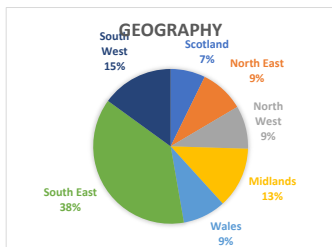

Web-Clubs Gardeners Club

www.gardeners-club.co.uk

Approximately 400,000 members

TRAVELLERS CLUB

<http://travellers-club.co.uk>

Approximately 520,000 members

Homeowners Club

www.homeowners-club.co.uk

Approximately 390,000 members

MOTORISTS CLUB

<http://motorists-club.co.uk>

Approximately 405,000 members

Vino Club

www.vino-club.co.uk

Approximately 300,000 members