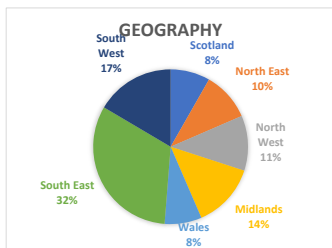

Web-Clubs Gardeners Club

www.gardeners-club.co.uk

Approximately 400,000 members

TRAVELLERS CLUB

<http://travellers-club.co.uk>

Approximately 520,000 members

Homeowners Club

www.homeowners-club.co.uk

Approximately 390,000 members

MOTORISTS CLUB

<http://motorists-club.co.uk>

Approximately 405,000 members

Vino Club

www.vino-club.co.uk

Approximately 300,000 members