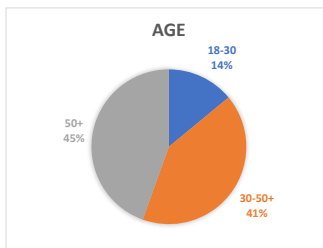

Homeowners Club

www.homeowners-club.co.uk

Approximately 390,000 members