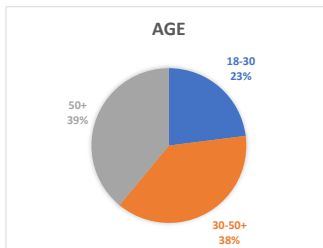

Web-Clubs Gardeners Club

www.gardeners-club.co.uk

Approximately 400,000 members

TRAVELLERS CLUB

<http://travellers-club.co.uk>

Approximately 520,000 members

Homeowners Club

www.homeowners-club.co.uk