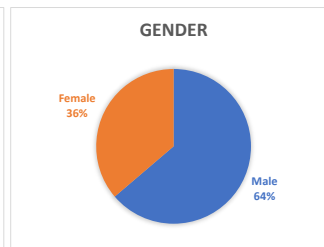

MOTORISTS CLUB

<http://motorists-club.co.uk>

Approximately 405,000 members