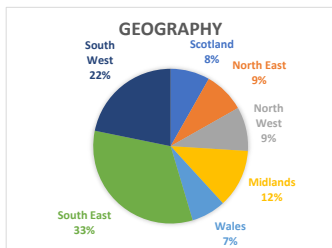

Web-Clubs Gardeners Club

www.gardeners-club.co.uk

Approximately 400,000 members

TRAVELLERS CLUB

<http://travellers-club.co.uk>

Approximately 520,000 members

Homeowners Club

www.homeowners-club.co.uk

Approximately 390,000 members

MOTORISTS CLUB

<http://motorists-club.co.uk>

Approximately 405,000 members

Vino Club

www.vino-club.co.uk

Approximately 300,000 members