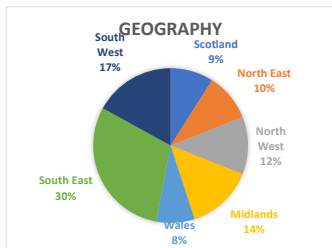

Web-Clubs Gardeners Club

www.gardeners-club.co.uk

Approximately 400,000 members

TRAVELLERS CLUB

<http://travellers-club.co.uk>

Approximately 520,000 members

Homeowners Club

www.homeowners-club.co.uk

Approximately 390,000 members

MOTORISTS CLUB

<http://motorists-club.co.uk>

Approximately 405,000 members

Vino Club

www.vino-club.co.uk

Approximately 300,000 members