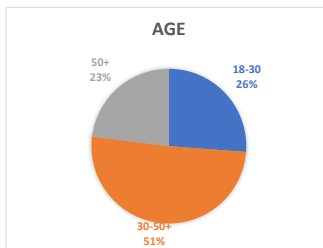

TRAVELLERS CLUB

<http://travellers-club.co.uk>

Approximately 520,000 members